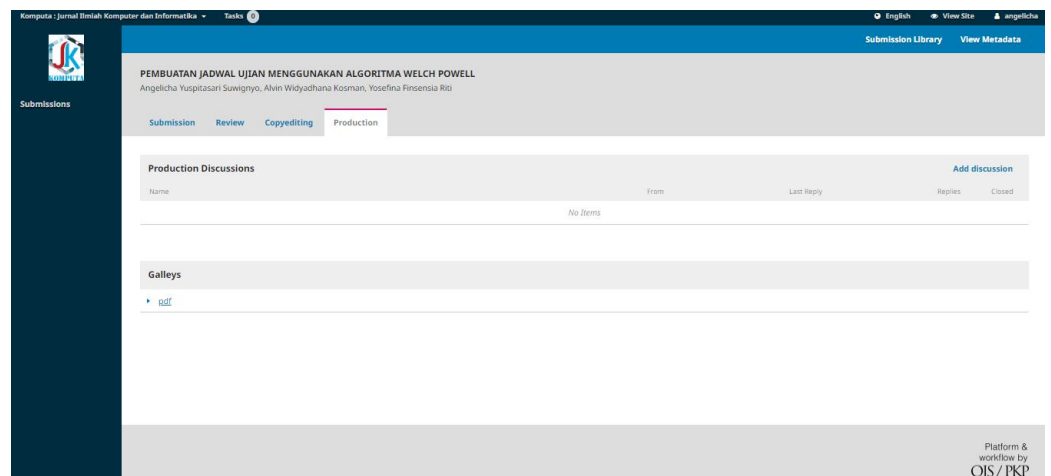

Gambar 4 Production

<https://drive.google.com/file/d/1h5s9wLIX4LvY04mTuS1w0_yFCRIARg/view?usp=sharing>